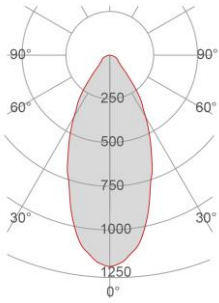

Req. space behind the plasterboard

75mm

hole on the plasterboard

310x310mm

External measures

305x305mm

Measures of the light output

Ø111x-----mm

General Data

Protection Index	IP20
Isolation Class	III
Weight [Kg]	2,9
Country of production	MADE IN ITALY
Mounting instruction	025.552_9010_REV03

Installation

Multisize system	SI
Position	Ceiling

Packaging

Type	White american Box
Measures AxBxH	530x400x175mm
Gross Weight [Kg]	3,6606
Master carton	NO
Quantity of articles	
Measures AxBxH	

Technical Data Sheet

8935M-4006

Fotometric Data

<i>Electrical part</i>	4006
<i>Power</i>	6.5W
<i>Light Output</i>	900lm
<i>Colour Temperature</i>	4000°K
<i>CRI</i>	85

<i>Code</i>	023.480
<i>Measures</i>	310X310X80mm
<i>Measures of the hole on</i>	340X340X90mm

Standard Power Supply

<i>Code</i>	026.251
<i>Measures</i>	88,5x41x23mm
<i>Power</i>	min6W max8,8W
<i>Input</i>	220-240V~W
<i>Output</i>	350mA