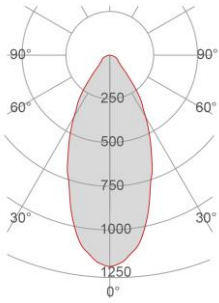

Req. space behind the plasterboard

75mm

hole on the plasterboard

310x310mm

External measures

305x305mm

Measures of the light output

Ø111x-----mm

General Data

Protection Index	IP20
Isolation Class	III
Weight [Kg]	2,9
Country of production	MADE IN ITALY
Mounting instruction	025.552_9010_REV03

Installation

Multisize system	SI
Position	Ceiling

Packaging

Type	White american Box
Measures AxBxH	530x400x175mm
Gross Weight [Kg]	3,6606
Master carton	NO
Quantity of articles	
Measures AxBxH	

Technical Data Sheet

8935M-3008

Fotometric Data

<i>Electrical part</i>	3008
<i>Power</i>	13W
<i>Light Output</i>	1600lm
<i>Colour Temperature</i>	3000°K
<i>CRI</i>	85
<i>Lamp Light Output</i>	86%
<i>Light Output of the lamp</i>	1376lm
<i>Beam Angle</i>	46°
<i>Beam Inclination</i>	0°

Code 026.219
Measures 155x51x26mm
Power 19,6W
Input 220-240V~W
Output 700mA
Dimmable PUSH/0-10V/DALI

Code 026.206
Measures 124x82x23mm
Power 60,2W
Input 180-295V~W
Output 700mA
Dimmable PUSH/DALI

Code 026.207
Measures 124x82x23mm
Power 60,2W
Input 180-295V~W
Output 700mA
Dimmable 0-10V