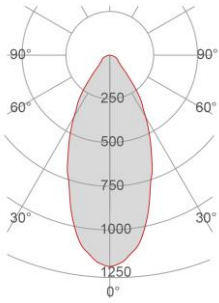

Req. space behind the plasterboard

75mm

hole on the plasterboard

310x310mm

External measures

305x305mm

Measures of the light output

Ø111x-----mm

General Data

Protection Index	IP20
Isolation Class	III
Weight [Kg]	2,9
Country of production	MADE IN ITALY
Mounting instruction	025.552_9010_REV03

Installation

Multisize system	SI
Position	Ceiling

Packaging

Type	White american Box
Measures AxBxH	530x400x175mm
Gross Weight [Kg]	3,6606
Master carton	NO
Quantity of articles	
Measures AxBxH	

Technical Data Sheet

8935M-2708

Fotometric Data

<i>Electrical part</i>	2708
<i>Power</i>	13W
<i>Light Output</i>	1500lm
<i>Colour Temperature</i>	2700°K
<i>CRI</i>	85

<i>Code</i>	023.480
<i>Measures</i>	310X310X80mm
<i>Measures of the hole on</i>	340X340X90mm

Standard Power Supply

<i>Code</i>	026.255
<i>Measures</i>	88,5x41x23mm
<i>Power</i>	min11,9W max18,2W
<i>Input</i>	220-240V~W
<i>Output</i>	700mA