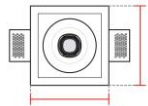

Technical Data Sheet

Last data update

6/7/2016

9010
novantadieci®

Req. space behind the plasterboard

150mm

hole on the plasterboard

155x155mm

External measures

150x150mm

Measures of the light output

Ø100mm

Height without electrical part

30mm

Height including the electrical part

145mm