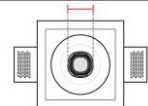

Technical Data Sheet

Last data update

6/7/2016

9010
novantadieci®

Req. space behind the plasterboard

150mm

hole on the plasterboard

155x155mm

External measures

150x150mm

Measures of the light output

Ø100mm

Height without electrical part

30mm

Height including the electrical part

145mm