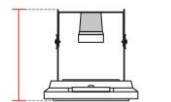

External measures

150x150mm

Measures of the light output

Ø100mm

Height without electrical part

30mm

Height including the electrical part

145mm