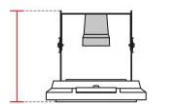

Req. space behind the plasterboard

135mm

hole on the plasterboard

155x155mm

External measures

150x150mm

Measures of the light output

Ø62mm

Height without electrical part

30mm

Height including the electrical part

130mm

Notes on measures

General notes

INCASSO A PLAFONE E PARETE

4218-39