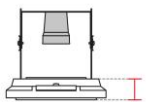

Req. space behind the plasterboard

135mm

hole on the plasterboard

155x155mm

External measures

150x150mm

Measures of the light output

Ø62mm

Height without electrical part

30mm

Height including the electrical part

130mm

Notes on measures

General notes

INCASSO A PLAFONE E PARETE

4218-39