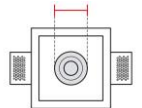

Req. space behind the plasterboard

135mm

hole on the plasterboard

155x155mm

External measures

150x150mm

Measures of the light output

Ø62mm

Height without electrical part

30mm

Height including the electrical part

130mm

Notes on measures

General notes

INCASSO A PLAFONE E PARETE

4218-39

Packaging

Type	White american Box
Measures AxBxH	240x240x215mm
Gross Weight [Kg]	1,2539
Master carton	NO
Quantity of articles	
Measures AxBxH	

Technical Data Sheet

4218-39

9010
novantadieci®

Fotometric Data