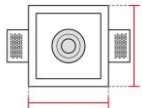

Req. space behind the plasterboard

135mm

hole on the plasterboard

155x155mm

External measures

150x150mm

Measures of the light output

Ø62mm

Height without electrical part

30mm

Height including the electrical part

130mm

Notes on measures

General notes

INCASSO A PLAFONE E PARETE

4218-39

Packaging

Type	White american Box
Measures AxBxH	240x240x215mm
Gross Weight [Kg]	1,2539
Master carton	NO
Quantity of articles	
Measures AxBxH	

Technical Data Sheet

4218-39

9010
novantadieci®

Fotometric Data