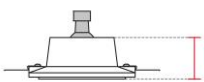

*Req. space behind the plasterboard*

120mm

*hole on the plasterboard*

290x180mm

*External measures*

285x175mm

*Measures of the light output*

215x100mm

*Height without electrical part*

70mm

*Height including the electrical part*

115mm