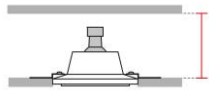

Technical Data Sheet

Last data update

3/15/2016

9010
novantadieci®

Req. space behind the plasterboard

115mm

hole on the plasterboard

235x155mm

External measures

230x150mm

Measures of the light output

70x70mm

Height without electrical part

60mm

Height including the electrical part

110mm