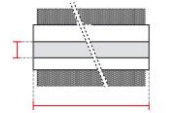

Technical Data Sheet

Last data update

3/15/2016

9010
novantadieci®

Req. space behind the plasterboard

50mm

hole on the plasterboard

1505*(1550)x115mm

External measures

1500x110mm

Measures of the light output

1500x40mm

Height without electrical part

40mm

Height including the electrical part

40mm

Packaging

Type	White american Box
Measures AxBxH	240x1610x170mm
Gross Weight [Kg]	8,0466
Master carton	NO
Quantity of articles	
Measures AxBxH	

Technical Data Sheet

4160-00

9010
novantadieci®

Fotometric Data