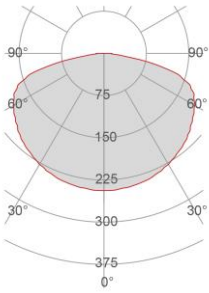

External measures

ø760mm

Measures of the light output

ø600mm

Height without electrical part

55mm

Height including the electrical part

135mm

Installation

Multisize system	NO
Position	Ceiling

Packaging

Type	White american Box
Measures AxBxH	850x850x300mm
Gross Weight [Kg]	17,443
Master carton	NO
Quantity of articles	
Measures AxBxH	

Technical Data Sheet

4118B-4003

Fotometric Data

<i>Electrical part</i>	4003_55
<i>Power</i>	55W
<i>Light Output</i>	6900lm
<i>Colour Temperature</i>	4000°K
<i>CRI</i>	85
<i>Lamp Light Output</i>	40%
<i>Light Output of the lamp</i>	2760lm
<i>Beam Angle</i>	150°
<i>Beam Inclination</i>	0°

<i>Code</i>	026.261
<i>Measures</i>	219x63x35.5mm
<i>Power</i>	150W
<i>Input</i>	180-295V~W
<i>Output</i>	24Vdc

<i>Code</i>	026.262
<i>Measures</i>	244x71x35.5mm
<i>Power</i>	240W
<i>Input</i>	180-295V~W
<i>Output</i>	24Vdc