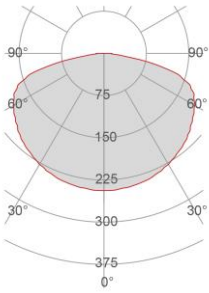

External measures

ø760mm

Measures of the light output

ø600mm

Height without electrical part

55mm

Height including the electrical part

135mm

General Data

Protection Index	IP20
Isolation Class	III
Weight [Kg]	13
Country of production	MADE IN ITALY
Mounting instruction	025.498_9010_REV03

Installation

Multisize system	NO
Position	Ceiling

Packaging

Type	White american Box
Measures AxBxH	850x850x300mm
Gross Weight [Kg]	17,443
Master carton	NO
Quantity of articles	
Measures AxBxH	

Technical Data Sheet

4118B-3003

Fotometric Data

<i>Electrical part</i>	3003_55
<i>Power</i>	55W
<i>Light Output</i>	6600lm
<i>Colour Temperature</i>	3000°K
<i>CRI</i>	85
<i>Lamp Light Output</i>	40%
<i>Light Output of the lamp</i>	2640lm
<i>Beam Angle</i>	150°
<i>Beam Inclination</i>	0°

<i>Code</i>	026.261
<i>Measures</i>	219x63x35.5mm
<i>Power</i>	150W
<i>Input</i>	180-295V~W
<i>Output</i>	24Vdc

<i>Code</i>	026.262
<i>Measures</i>	244x71x35.5mm
<i>Power</i>	240W
<i>Input</i>	180-295V~W
<i>Output</i>	24Vdc