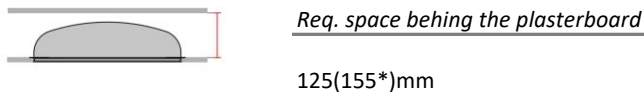

# Technical Data Sheet

Last data update

3/15/2016

9010  
novantadieci®

*Req. space behind the plasterboard*

125(155\*)mm

*hole on the plasterboard*

ø450mm

*External measures*

ø445mm

*Measures of the light output*

ø300mm

*Height without electrical part*

55mm

*Height including the electrical part*

120mm