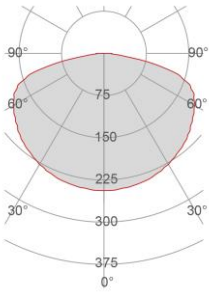

*External measures*

ø445mm

*Measures of the light output*

ø300mm

*Height without electrical part*

55mm

*Height including the electrical part*

120mm

### Packaging

Type	White american Box
Measures AxBxH	512x512x278mm
Gross Weight [Kg]	6,394
Master carton	NO
Quantity of articles	
Measures AxBxH	

### Fotometric Data

<i>Electrical part</i>	2703_37
<i>Power</i>	37W
<i>Light Output</i>	4000lm
<i>Colour Temperature</i>	2700°K
<i>CRI</i>	85
<i>Lamp Light Output</i>	40%
<i>Light Output of the lamp</i>	1600lm
<i>Beam Angle</i>	150°
<i>Beam Inclination</i>	0°

<i>Code</i>	026.262
<i>Measures</i>	244x71x35.5mm
<i>Power</i>	240W
<i>Input</i>	180-295V~W
<i>Output</i>	24Vdc