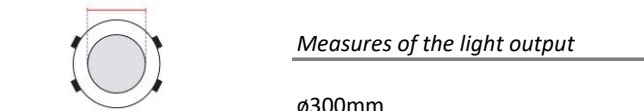

# Technical Data Sheet

Last data update

3/15/2016

9010  
novantadieci®

*Req. space behind the plasterboard*

125(155\*)mm

*hole on the plasterboard*

ø450mm

*External measures*

ø445mm

*Measures of the light output*

ø300mm

*Height without electrical part*

55mm

*Height including the electrical part*

120mm