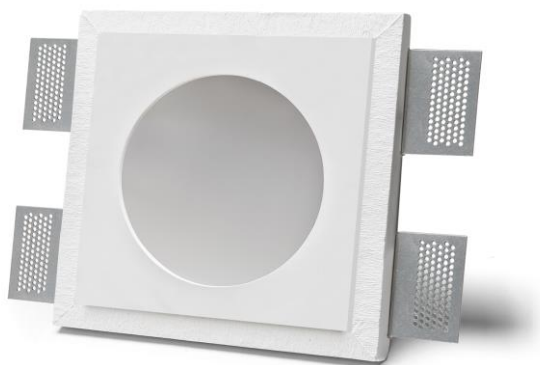

Technical Data Sheet

Last data update

3/15/2016

9010
novantadieci®

Req. space behind the plasterboard

105mm

hole on the plasterboard

205x205mm

External measures

200x200mm

Measures of the light output

Ø130mm

Height without electrical part

50mm

Height including the electrical part

100*mm

Notes on measures

General notes

INCASSO A PLAFONE E PARETE

4044B-92

Recessed Spotlight / CRISTALY

Surface finish : CRISTALY

G53 (QR111) MAX 20W / 12V

Model

Code	4044B
Product family	INCASSO A PLAFONE E PARETE
Type	Recessed Spotlight

Material/Surface finish

Code	004
Material	CRISTALY
Surface finish	CRISTALY

Electrical part

Code	92
Type	G53 (QR111)
Power	MAX 20W
Tension	12V
Light Output	-----
Colour Temperature	-----
CRI	-----
Light Output of the lamp	
Dimmable	SI
Power Supply	Power Supply in counterceiling
Connection	2 PVC cables
Cover	Etched Glass