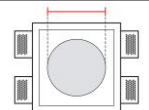

Technical Data Sheet

Last data update

3/15/2016

9010
novantadieci®

Req. space behind the plasterboard

105mm

hole on the plasterboard

205x205mm

External measures

200x200mm

Measures of the light output

Ø130mm

Height without electrical part

50mm

Height including the electrical part

100*mm

Type	White american Box
Measures AxBxH	320x415x140mm
Gross Weight [Kg]	1,8811
Master carton	NO
Quantity of articles	
Measures AxBxH	

Technical Data Sheet

4044B-92

Fotometric Data

<i>Electrical part</i>		<i>Illuminance</i>
<i>Power</i>		
<i>Light Output</i>	lm	
<i>Colour Temperature</i>		
<i>CRI</i>		
<i>Lamp Light Output</i>	%	
<i>Light Output of the lamp</i>		
<i>Beam Angle</i>		
<i>Beam Inclination</i>		