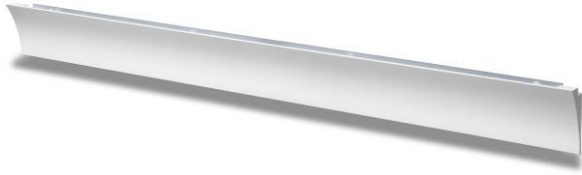

# Technical Data Sheet

Last data update

3/15/2016

9010  
novantadieci®

*Base*

980mm

*Height*

105mm

*Depth*

40mm