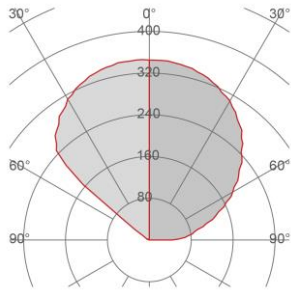

Technical Data Sheet

2443B-3004

Fotometric Data

<i>Electrical part</i>	3004_21
<i>Power</i>	21W
<i>Light Output</i>	1900lm
<i>Colour Temperature</i>	3000°K
<i>CRI</i>	85
<i>Lamp Light Output</i>	81%
<i>Light Output of the lamp</i>	1539lm
<i>Beam Angle</i>	50°
<i>Beam Inclination</i>	\

Illuminance

Accessories

Standard Power Supply

<i>Code</i>	026.259
<i>Measures</i>	167x45x30mm
<i>Power</i>	36W
<i>Input</i>	220-240V~W
<i>Output</i>	24Vdc

<i>Code</i>	026.260
<i>Measures</i>	157x54x36mm
<i>Power</i>	60W
<i>Input</i>	220-240V~W
<i>Output</i>	24Vdc

<i>Code</i>	026.261
<i>Measures</i>	219x63x35.5mm
<i>Power</i>	150W
<i>Input</i>	180-295V~W
<i>Output</i>	24Vdc

<i>Code</i>	026.262
<i>Measures</i>	244x71x35.5mm
<i>Power</i>	240W
<i>Input</i>	180-295V~W
<i>Output</i>	24Vdc

Dimmable Power Supply

<i>Code</i>	026.219
<i>Measures</i>	155x51x26mm
<i>Power</i>	21,6W
<i>Input</i>	220-240V~W
<i>Output</i>	24Vdc
<i>Dimmable</i>	PUSH/0-10V/DALI

<i>Code</i>	026.209
<i>Measures</i>	125x82x29mm
<i>Power</i>	60W
<i>Input</i>	220-240 V~W
<i>Output</i>	24Vdc
<i>Dimmable</i>	PUSH/1-10V