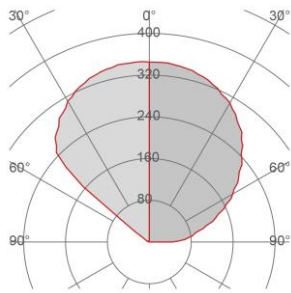

Technical Data Sheet

2443B-2704

Fotometric Data

<i>Electrical part</i>	2704_21
<i>Power</i>	21W
<i>Light Output</i>	1805lm
<i>Colour Temperature</i>	2700°K
<i>CRI</i>	85
<i>Lamp Light Output</i>	81%
<i>Light Output of the lamp</i>	1462,05lm
<i>Beam Angle</i>	50°
<i>Beam Inclination</i>	\

Illuminance

Accessories

Standard Power Supply

<i>Code</i>	026.259
<i>Measures</i>	167x45x30mm
<i>Power</i>	36W
<i>Input</i>	220-240V~W
<i>Output</i>	24Vdc

<i>Code</i>	026.260
<i>Measures</i>	157x54x36mm
<i>Power</i>	60W
<i>Input</i>	220-240V~W
<i>Output</i>	24Vdc

<i>Code</i>	026.261
<i>Measures</i>	219x63x35.5mm
<i>Power</i>	150W
<i>Input</i>	180-295V~W
<i>Output</i>	24Vdc

<i>Code</i>	026.262
<i>Measures</i>	244x71x35.5mm
<i>Power</i>	240W
<i>Input</i>	180-295V~W
<i>Output</i>	24Vdc

Dimmable Power Supply

<i>Code</i>	026.219
<i>Measures</i>	155x51x26mm
<i>Power</i>	21,6W
<i>Input</i>	220-240V~W
<i>Output</i>	24Vdc
<i>Dimmable</i>	PUSH/0-10V/DALI

<i>Code</i>	026.209
<i>Measures</i>	125x82x29mm
<i>Power</i>	60W
<i>Input</i>	220-240 V~W
<i>Output</i>	24Vdc
<i>Dimmable</i>	PUSH/1-10V