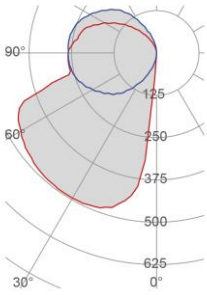

Type	White american Box
Measures AxBxH	690x440x165mm
Gross Weight [Kg]	8,5269
Master carton	NO
Quantity of articles	
Measures AxBxH	

Req. space behind the plasterboard

105mm

hole on the plasterboard

615x360mm

External measures

610x355mm

Measures of the light output

515x200mm

Height without electrical part

100mm

Height including the electrical part

100mm

Notes on measures

General notes

Technical Data Sheet

2416B-2734

Fotometric Data

<i>Electrical part</i>	2734
<i>Power</i>	32W
<i>Light Output</i>	4600lm
<i>Colour Temperature</i>	2700°K
<i>CRI</i>	85

<i>Illuminance</i>	0.3m	13156lux
	0.5m	4736lux
	1m	1184lux

<i>Lamp Light Output</i>	52%
<i>Light Output of the lamp</i>	2392lm
<i>Beam Angle</i>	70°
<i>Beam Inclination</i>	42°

Accessories

Housing Box for Brickwork

<i>Code</i>	023.460
<i>Measures</i>	615X360X110mm
<i>Measures of the hole on</i>	645X390X120mm