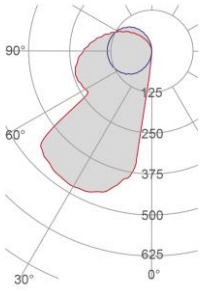

Notes on measures

General notes

INCASSO DA PARETE

2416A-3031

Recessed Wall lamp / CRISTALY
 Surface finish : CRISTALY
 LED 16.5W / 700mA / 2600lm / 3000°K / CRI85

Model

Code	2416A
Product family	INCASSO DA PARETE
Type	Recessed Wall lamp

General Data

Protection Index	IP20
Isolation Class	III
Weight [Kg]	4,15
Country of production	MADE IN ITALY
Mounting instruction	025.551_9010_REV02

Installation

Multisize system	SI
Position	Wall

Packaging

Type	White american Box
Measures AxBxH	530x400x175mm
Gross Weight [Kg]	4,9106
Master carton	NO
Quantity of articles	
Measures AxBxH	

Technical Data Sheet

2416A-3031

Fotometric Data

<i>Electrical part</i>	3031
<i>Power</i>	16.5W
<i>Light Output</i>	2600lm
<i>Colour Temperature</i>	3000°K
<i>CRI</i>	85
<i>Lamp Light Output</i>	78%
<i>Light Output of the lamp</i>	2028lm
<i>Beam Angle</i>	48°
<i>Beam Inclination</i>	32°

Code 026.206
Measures 124x82x23mm
Power 60,2W
Input 180-295V~W
Output 700mA
Dimmable PUSH/DALI

Code 026.207
Measures 124x82x23mm
Power 60,2W
Input 180-295V~W
Output 700mA
Dimmable 0-10V

2416A-3031

Accessories