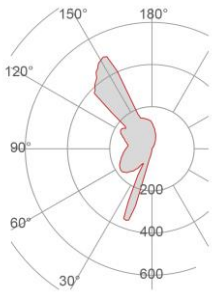

Measures of the wall lamp

220x120mm

Height without electrical part

80mm

General notes

INCASSO DA PARETE

2402G-3033

Recessed Spotlight / CRISTALY

General Data

Protection Index	IP20
Isolation Class	III
Weight [Kg]	4
Country of production	MADE IN ITALY
Mounting instruction	025.557_9010_REV02

Installation

Multisize system	SI
Position	Wall

Packaging

Type	White american Box
Measures AxBxH	460x245x350mm
Gross Weight [Kg]	4,8086
Master carton	NO
Quantity of articles	
Measures AxBxH	

Technical Data Sheet

2402G-3033

Fotometric Data

Electrical part 3033
Power 16.5W
Light Output 2600lm
Colour Temperature 3000°K
CRI 85

Illuminance

Lamp Light Output 49%
Light Output of the lamp 1274lm
Beam Angle 25°\9°
Beam Inclination \

Code 026.206
Measures 124x82x23mm
Power 60,2W
Input 180-295V~W
Output 700mA
Dimmable PUSH/DALI

Code 026.207
Measures 124x82x23mm
Power 60,2W
Input 180-295V~W
Output 700mA
Dimmable 0-10V

Technical Data Sheet