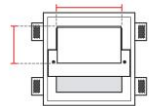

Req. space behind the plasterboard

80mm

hole on the plasterboard

320x320mm

External measures

315x315mm

Measures of the light output

220*x55*mm

Measures of the wall lamp

220x120mm

Height without electrical part

80mm

General notes

INCASSO DA PARETE

2402G-3033

Recessed Spotlight / CRISTALY

General Data

Protection Index	IP20
Isolation Class	III
Weight [Kg]	4
Country of production	MADE IN ITALY
Mounting instruction	025.557_9010_REV02

Installation

Multisize system	SI
Position	Wall

Packaging

Type	White american Box
Measures AxBxH	460x245x350mm
Gross Weight [Kg]	4,8086
Master carton	NO
Quantity of articles	
Measures AxBxH	

Code 026.206
Measures 124x82x23mm
Power 60,2W
Input 180-295V~W
Output 700mA
Dimmable PUSH/DALI

Code 026.207
Measures 124x82x23mm
Power 60,2W
Input 180-295V~W
Output 700mA
Dimmable 0-10V

Technical Data Sheet