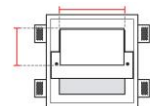

Req. space behind the plasterboard

80mm

hole on the plasterboard

320x320mm

External measures

315x315mm

Measures of the light output

220*x55*mm

Measures of the wall lamp

220x120mm

Height without electrical part

80mm

General notes

INCASSO DA PARETE

2402G-2733

Recessed Spotlight / CRISTALY

General Data

Protection Index	IP20
Isolation Class	III
Weight [Kg]	4
Country of production	MADE IN ITALY
Mounting instruction	025.557_9010_REV02

Installation

Multisize system	SI
Position	Wall

Packaging

Type	White american Box
Measures AxBxH	460x245x350mm
Gross Weight [Kg]	4,8086
Master carton	NO
Quantity of articles	
Measures AxBxH	

Code 026.206
Measures 124x82x23mm
Power 60,2W
Input 180-295V~W
Output 700mA
Dimmable PUSH/DALI

Code 026.207
Measures 124x82x23mm
Power 60,2W
Input 180-295V~W
Output 700mA
Dimmable 0-10V

Technical Data Sheet