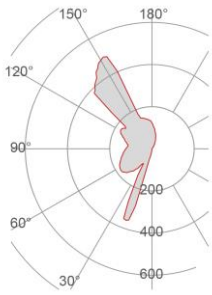

Measures of the wall lamp

220x120mm

Height without electrical part

80mm

General notes

INCASSO DA PARETE

2402G-2733

Recessed Spotlight / CRISTALY

General Data

Protection Index	IP20
Isolation Class	III
Weight [Kg]	4
Country of production	MADE IN ITALY
Mounting instruction	025.557_9010_REV02

Installation

Multisize system	SI
Position	Wall

Packaging

Type	White american Box
Measures AxBxH	460x245x350mm
Gross Weight [Kg]	4,8086
Master carton	NO
Quantity of articles	
Measures AxBxH	

Technical Data Sheet

2402G-2733

Fotometric Data

<i>Electrical part</i>	2733
<i>Power</i>	16.5W
<i>Light Output</i>	2450lm
<i>Colour Temperature</i>	2700°K
<i>CRI</i>	85
<i>Lamp Light Output</i>	49%
<i>Light Output of the lamp</i>	1200,5lm
<i>Beam Angle</i>	25°\9°
<i>Beam Inclination</i>	\

Code 026.206
Measures 124x82x23mm
Power 60,2W
Input 180-295V~W
Output 700mA
Dimmable PUSH/DALI

Code 026.207
Measures 124x82x23mm
Power 60,2W
Input 180-295V~W
Output 700mA
Dimmable 0-10V

Technical Data Sheet