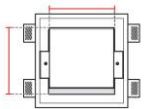

Req. space behind the plasterboard

80mm

hole on the plasterboard

320x320mm

External measures

315x315mm

Measures of the light output

220*x55*mm

Measures of the wall lamp

220x205mm

Height without electrical part

80mm

General notes

INCASSO DA PARETE

2402F-4033

Recessed Spotlight / CRISTALY

General Data

Protection Index	IP20
Isolation Class	III
Weight [Kg]	4
Country of production	MADE IN ITALY
Mounting instruction	025.557_9010_REV02

Installation

Multisize system	SI
Position	Wall

Packaging

Type	White american Box
Measures AxBxH	460x245x350mm
Gross Weight [Kg]	4,8086
Master carton	NO
Quantity of articles	
Measures AxBxH	

<i>Code</i>	026.206
<i>Measures</i>	124x82x23mm
<i>Power</i>	60,2W
<i>Input</i>	180-295V~W
<i>Output</i>	700mA
<i>Dimmable</i>	PUSH/DALI

<i>Code</i>	026.207
<i>Measures</i>	124x82x23mm
<i>Power</i>	60,2W
<i>Input</i>	180-295V~W
<i>Output</i>	700mA
<i>Dimmable</i>	0-10V