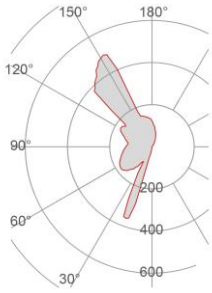

Electrical part

Code	4033
Type	LED
Power	16.5W
Current	700mA
Light Output	2750lm
Colour Temperature	4000°K
CRI	85
Light Output of the lamp	1347,5lm
Dimmable	SI
Power Supply	by Remote Power Supply
Connection	2 PVC cables
Cover	

General Data

Protection Index	IP20
Isolation Class	III
Weight [Kg]	4
Country of production	MADE IN ITALY
Mounting instruction	025.557_9010_REV02

Installation

Multisize system	SI
Position	Wall

Packaging

Type	White american Box
Measures AxBxH	460x245x350mm
Gross Weight [Kg]	4,8086
Master carton	NO
Quantity of articles	
Measures AxBxH	

Technical Data Sheet

2402F-4033

Fotometric Data

<i>Electrical part</i>	4033
<i>Power</i>	16.5W
<i>Light Output</i>	2750lm
<i>Colour Temperature</i>	4000°K
<i>CRI</i>	85
<i>Lamp Light Output</i>	49%
<i>Light Output of the lamp</i>	1347,5lm
<i>Beam Angle</i>	25°\9°
<i>Beam Inclination</i>	\

<i>Code</i>	026.206
<i>Measures</i>	124x82x23mm
<i>Power</i>	60,2W
<i>Input</i>	180-295V~W
<i>Output</i>	700mA
<i>Dimmable</i>	PUSH/DALI

<i>Code</i>	026.207
<i>Measures</i>	124x82x23mm
<i>Power</i>	60,2W
<i>Input</i>	180-295V~W
<i>Output</i>	700mA
<i>Dimmable</i>	0-10V