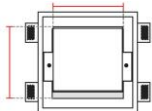

Req. space behind the plasterboard

80mm

hole on the plasterboard

320x320mm

External measures

315x315mm

Measures of the light output

220*x55*mm

Measures of the wall lamp

220x205mm

Height without electrical part

80mm

General notes

INCASSO DA PARETE

2402F-4033

Recessed Spotlight / CRISTALY

General Data

Protection Index	IP20
Isolation Class	III
Weight [Kg]	4
Country of production	MADE IN ITALY
Mounting instruction	025.557_9010_REV02

Installation

Multisize system	SI
Position	Wall

Packaging

Type	White american Box
Measures AxBxH	460x245x350mm
Gross Weight [Kg]	4,8086
Master carton	NO
Quantity of articles	
Measures AxBxH	

<i>Code</i>	026.206
<i>Measures</i>	124x82x23mm
<i>Power</i>	60,2W
<i>Input</i>	180-295V~W
<i>Output</i>	700mA
<i>Dimmable</i>	PUSH/DALI

<i>Code</i>	026.207
<i>Measures</i>	124x82x23mm
<i>Power</i>	60,2W
<i>Input</i>	180-295V~W
<i>Output</i>	700mA
<i>Dimmable</i>	0-10V