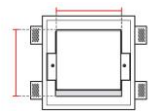

Req. space behind the plasterboard

80mm

hole on the plasterboard

320x320mm

External measures

315x315mm

Measures of the light output

220\*x55\*mm

Measures of the wall lamp

220x205mm

Height without electrical part

80mm

**General notes**