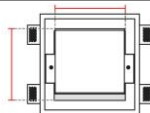

Req. space behind the plasterboard

80mm

hole on the plasterboard

320x320mm

External measures

315x315mm

Measures of the light output

220\*x55\*mm

Measures of the wall lamp

220x205mm

Height without electrical part

80mm

**General notes**