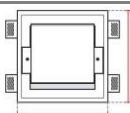

Req. space behind the plasterboard

80mm

hole on the plasterboard

320x320mm

External measures

315x315mm

Measures of the light output

220\*x55\*mm

Measures of the wall lamp

220x205mm

Height without electrical part

80mm

**General notes**