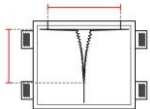

# Technical Data Sheet

Last data update

7/16/2016

9010  
novantadieci®

Req. space behind the plasterboard

65mm

hole on the plasterboard

355x305mm

External measures

350x300mm

Measures of the wall lamp

300x240mm

Height without electrical part

25mm

Protrusion

85mm