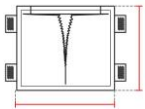

# Technical Data Sheet

Last data update

7/16/2016

9010  
novantadieci®

Req. space behind the plasterboard

65mm

hole on the plasterboard

355x305mm

External measures

350x300mm

Measures of the wall lamp

300x240mm

Height without electrical part

25mm

Protrusion

85mm