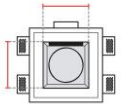

# Technical Data Sheet

Last data update

4/26/16

9010  
novantadieci®

*Req. space behind the plasterboard*

170mm

*hole on the plasterboard*

255x255mm

*External measures*

250x250mm

*Measures of the light output*

150x150mm

*Height without electrical part*

110mm

*Height including the electrical part*

165mm