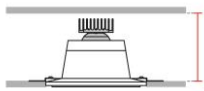

# Technical Data Sheet

Last data update

4/26/16

9010  
novantadieci®

*Req. space behind the plasterboard*

170mm

*hole on the plasterboard*

255x255mm

*External measures*

250x250mm

*Measures of the light output*

150x150mm

*Height without electrical part*

110mm

*Height including the electrical part*

165mm