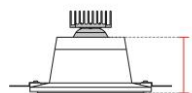

*External measures*

250x250mm

*Measures of the light output*

150x150mm

*Height without electrical part*

110mm

*Height including the electrical part*

165mm