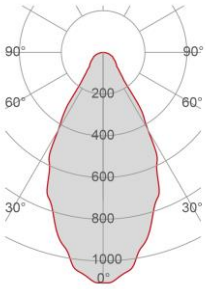

*External measures*

250x250mm

*Measures of the light output*

150x150mm

*Height without electrical part*

110mm

*Height including the electrical part*

165mm

## Packaging

Type	White american Box
Measures AxBxH	440x435x210mm
Gross Weight [Kg]	3,374

Master carton	NO
Quantity of articles	
Measures AxBxH	

## Fotometric Data

<i>Electrical part</i>	4008
<i>Power</i>	13W
<i>Light Output</i>	1700lm
<i>Colour Temperature</i>	4000°K
<i>CRI</i>	85
<i>Lamp Light Output</i>	68%
<i>Light Output of the lamp</i>	1156lm
<i>Beam Angle</i>	51°
<i>Beam Inclination</i>	0°