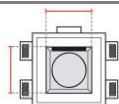

Technical Data Sheet

Last data update

4/26/16

9010
novantadieci®

Req. space behind the plasterboard

170mm

hole on the plasterboard

255x255mm

External measures

250x250mm

Measures of the light output

150x150mm

Height without electrical part

110mm

Height including the electrical part

165mm