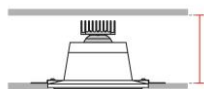

Technical Data Sheet

Last data update

4/26/16

9010
novantadieci®

Req. space behind the plasterboard

170mm

hole on the plasterboard

255x255mm

External measures

250x250mm

Measures of the light output

150x150mm

Height without electrical part

110mm

Height including the electrical part

165mm