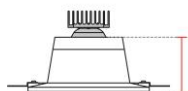

Technical Data Sheet

Last data update

4/26/16

9010
novantadieci®

Req. space behind the plasterboard

170mm

hole on the plasterboard

255x255mm

External measures

250x250mm

Measures of the light output

150x150mm

Height without electrical part

110mm

Height including the electrical part

165mm