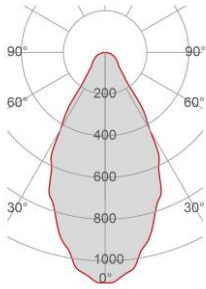

External measures

250x250mm

Measures of the light output

150x150mm

Height without electrical part

110mm

Height including the electrical part

165mm

Installation

Multisize system	SI
Position	Ceiling

Packaging

Type	White american Box
Measures AxBxH	440x435x210mm
Gross Weight [Kg]	3,374

Master carton	NO
Quantity of articles	
Measures AxBxH	

Technical Data Sheet

M006-3008

Fotometric Data

<i>Electrical part</i>	3008
<i>Power</i>	13W
<i>Light Output</i>	1600lm
<i>Colour Temperature</i>	3000°K
<i>CRI</i>	85
<i>Lamp Light Output</i>	68%
<i>Light Output of the lamp</i>	1088lm
<i>Beam Angle</i>	51°
<i>Beam Inclination</i>	0°