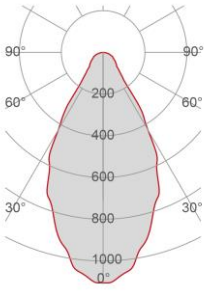

*External measures*

250x250mm

*Measures of the light output*

150x150mm

*Height without electrical part*

110mm

*Height including the electrical part*

165mm

## Packaging

Type	White american Box
Measures AxBxH	440x435x210mm
Gross Weight [Kg]	3,374

Master carton	NO
Quantity of articles	
Measures AxBxH	

## Fotometric Data

Electrical part	2708
Power	13W
Light Output	1500lm
Colour Temperature	2700°K
CRI	85

Illuminance	1m	1127lux
	2m	282lux
	3m	125lux
	4m	70lux
	5m	45lux

Lamp Light Output	68%
Light Output of the lamp	1020lm
Beam Angle	51°
Beam Inclination	0°