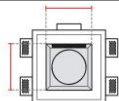

# Technical Data Sheet

Last data update

4/26/16

9010  
novantadieci®

*Req. space behind the plasterboard*

170mm

*hole on the plasterboard*

255x255mm

*External measures*

250x250mm

*Measures of the light output*

150x150mm

*Height without electrical part*

110mm

*Height including the electrical part*

165mm