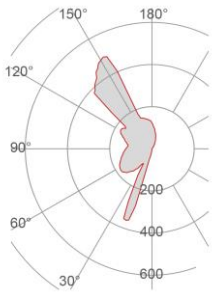

External measures

315x315mm

Measures of the wall lamp

220x205mm

Height without electrical part

80mm

Protrusion

75mm

Installation

Multisize system	SI
Position	Wall Lamp

Packaging

Type	White american Box
Measures AxBxH	460x245x350mm
Gross Weight [Kg]	4,5086
Master carton	NO
Quantity of articles	
Measures AxBxH	

Technical Data Sheet

M001C-4033

Fotometric Data

<i>Electrical part</i>	4033
<i>Power</i>	16.5W
<i>Light Output</i>	2750lm
<i>Colour Temperature</i>	4000°K
<i>CRI</i>	85
<i>Lamp Light Output</i>	49%
<i>Light Output of the lamp</i>	1347,5lm
<i>Beam Angle</i>	25°\9°
<i>Beam Inclination</i>	\