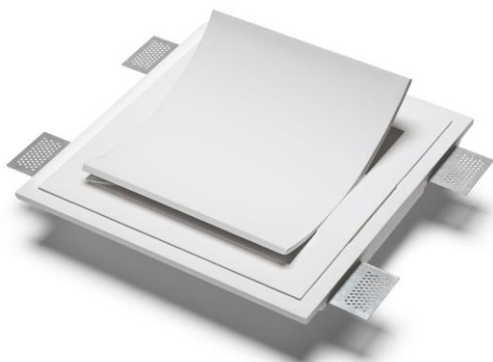

Technical Data Sheet

Last data update

3/15/2016

9010
novantadieci®

Req. space behind the plasterboard

80mm

hole on the plasterboard

320x320mm

External measures

315x315mm

Measures of the wall lamp

220x205mm

Height without electrical part

80mm

Protrusion

75mm

General notes

SONORE

M001C-4033

Sonore recessed wall lamp / CRISTALY

Surface finish : CRISTALY

LED 16.5W / 700mA / 2750lm / 4000°K / CRI85

Model

Code	M001C
Product family	SONORE
Type	Sonore recessed wall lamp

Material/Surface finish

Code	004
Material	CRISTALY
Surface finish	CRISTALY

Electrical part

Code	4033
Type	LED
Power	16.5W
Current	700mA
Light Output	2750lm
Colour Temperature	4000°K
CRI	85

Dati sistema Sonore