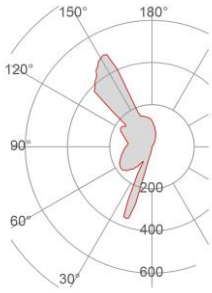

External measures

315x315mm

Measures of the wall lamp

220x205mm

Height without electrical part

80mm

Protrusion

75mm

Installation

Multisize system	SI
Position	Wall Lamp

Packaging

Type	White american Box
Measures AxBxH	460x245x350mm
Gross Weight [Kg]	4,5086
Master carton	NO
Quantity of articles	
Measures AxBxH	

Technical Data Sheet

M001C-3033

Fotometric Data

<i>Electrical part</i>	3033
<i>Power</i>	16.5W
<i>Light Output</i>	2600lm
<i>Colour Temperature</i>	3000°K
<i>CRI</i>	85
<i>Lamp Light Output</i>	49%
<i>Light Output of the lamp</i>	1274lm
<i>Beam Angle</i>	25°\9°
<i>Beam Inclination</i>	\