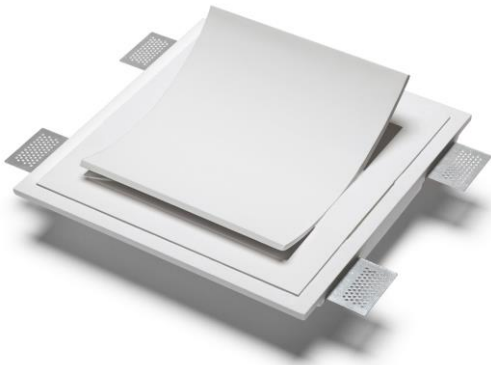

# Technical Data Sheet

Last data update

3/15/2016

9010  
novantadieci®

*Req. space behind the plasterboard*

80mm

*hole on the plasterboard*

320x320mm

*External measures*

315x315mm

*Measures of the wall lamp*

220x205mm

*Height without electrical part*

80mm

*Protrusion*

75mm

## SONORE

M001C-2733

Sonore recessed wall lamp / CRISTALY

Surface finish : CRISTALY

LED 16.5W / 700mA / 2450lm / 2700°K / CRI85

### Model

Code	M001C
Product family	SONORE
Type	Sonore recessed wall lamp