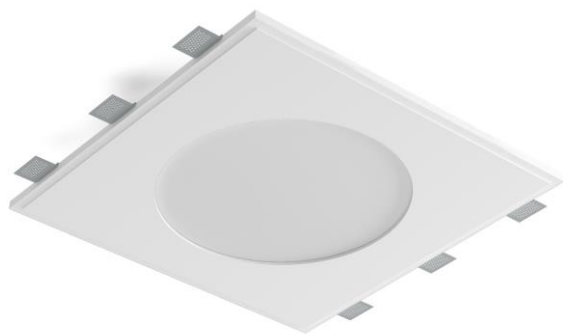

# Technical Data Sheet

Last data update

4/29/2016

9010  
novantadieci®

*Req. space behind the plasterboard*

85(115\*)mm

*hole on the plasterboard*

505x505mm

*External measures*

500x500mm

*Measures of the light output*

Ø300mm

*Height without electrical part*

25mm

*Height including the electrical part*

80mm

## INCASSO A PLAFONE

8936A-4013

Recessed lighting / CRISTALY

Surface finish : CRISTALY

LED 30W / 700mA / 3700lm / 4000°K / CRI85