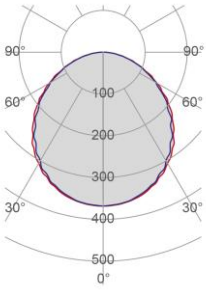

*External measures*

500x500mm

*Measures of the light output*

Ø300mm

*Height without electrical part*

25mm

*Height including the electrical part*

80mm

### Installation

Multisize system	SI
Position	Ceiling

### Packaging

Type	White american Box
Measures AxBxH	610x610x240mm
Gross Weight [Kg]	6,8307
Master carton	NO
Quantity of articles	
Measures AxBxH	

## Fotometric Data

<i>Electrical part</i>	4013
<i>Power</i>	30W
<i>Light Output</i>	3700lm
<i>Colour Temperature</i>	4000°K
<i>CRI</i>	85
<i>Lamp Light Output</i>	68%
<i>Light Output of the lamp</i>	2516lm
<i>Beam Angle</i>	109°
<i>Beam Inclination</i>	0°