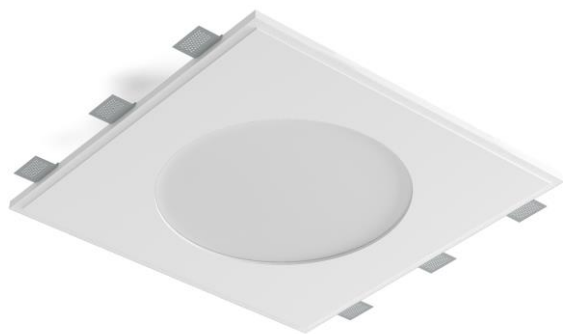

# Technical Data Sheet

Last data update

4/29/2016

9010  
novantadieci®

*Req. space behind the plasterboard*

85(115\*)mm

*hole on the plasterboard*

505x505mm

*External measures*

500x500mm

*Measures of the light output*

Ø300mm

*Height without electrical part*

25mm

*Height including the electrical part*

80mm

## INCASSO A PLAFONE

8936A-3013

Recessed lighting / CRISTALY

Surface finish : CRISTALY

LED 30W / 700mA / 3500lm / 3000°K / CRI85