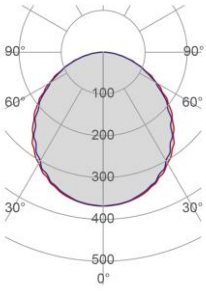

*External measures*

500x500mm

*Measures of the light output*

Ø300mm

*Height without electrical part*

25mm

*Height including the electrical part*

80mm

### Installation

Multisize system	SI
Position	Ceiling

### Packaging

Type	White american Box
Measures AxBxH	610x610x240mm
Gross Weight [Kg]	6,8307
Master carton	NO
Quantity of articles	
Measures AxBxH	

## Fotometric Data

<i>Electrical part</i>	3013
<i>Power</i>	30W
<i>Light Output</i>	3500lm
<i>Colour Temperature</i>	3000°K
<i>CRI</i>	85
<i>Lamp Light Output</i>	68%
<i>Light Output of the lamp</i>	2380lm
<i>Beam Angle</i>	109°
<i>Beam Inclination</i>	0°