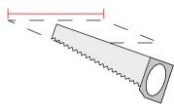

# Technical Data Sheet

Last data update

3/15/2016

9010  
novantadieci®

*Req. space behind the plasterboard*

30mm

*hole on the plasterboard*

250x250mm

*External measures*

245x245mm

*Measures of the light output*

Ø50x-----mm

*Height without electrical part*

25mm

*Protrusion*

180mm