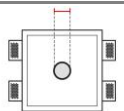

# Technical Data Sheet

Last data update

3/15/2016

9010  
novantadieci®

*Req. space behind the plasterboard*

30mm

*hole on the plasterboard*

250x250mm

*External measures*

245x245mm

*Measures of the light output*

Ø50x-----mm

*Height without electrical part*

25mm

*Protrusion*

180mm