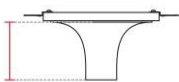

*External measures*

240x240mm

*Measures of the light output*

Ø50x-----mm

*Height without electrical part*

25mm

*Protrusion*

120mm