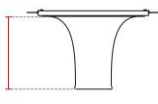

*External measures*

405x405mm

*Measures of the light output*

Ø111mm

*Height without electrical part*

25mm

*Protrusion*

260mm