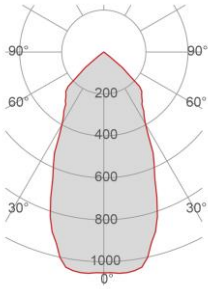

*External measures*

405x405mm

*Measures of the light output*

Ø111mm

*Height without electrical part*

25mm

*Protrusion*

260mm

### Installation

Multisize system	SI
Position	Ceiling

### Packaging

Type	White american Box
Measures AxBxH	510x510x460mm
Gross Weight [Kg]	9,9527
Master carton	NO
Quantity of articles	
Measures AxBxH	

## Fotometric Data

<i>Electrical part</i>	3008
<i>Power</i>	13W
<i>Light Output</i>	1600lm
<i>Colour Temperature</i>	3000°K
<i>CRI</i>	85
<i>Lamp Light Output</i>	87%
<i>Light Output of the lamp</i>	1392lm
<i>Beam Angle</i>	52°
<i>Beam Inclination</i>	0°