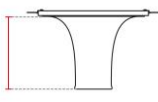

External measures

405x405mm

Measures of the light output

Ø111mm

Height without electrical part

25mm

Protrusion

260mm