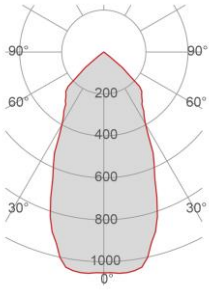

External measures

405x405mm

Measures of the light output

Ø111mm

Height without electrical part

25mm

Protrusion

260mm

Installation

Multisize system	SI
Position	Ceiling

Packaging

Type	White american Box
Measures AxBxH	510x510x460mm
Gross Weight [Kg]	9,9527
Master carton	NO
Quantity of articles	
Measures AxBxH	

Technical Data Sheet

8935D-2708

Fotometric Data

<i>Electrical part</i>	2708
<i>Power</i>	13W
<i>Light Output</i>	1500lm
<i>Colour Temperature</i>	2700°K
<i>CRI</i>	85
<i>Lamp Light Output</i>	87%
<i>Light Output of the lamp</i>	1305lm
<i>Beam Angle</i>	52°
<i>Beam Inclination</i>	0°