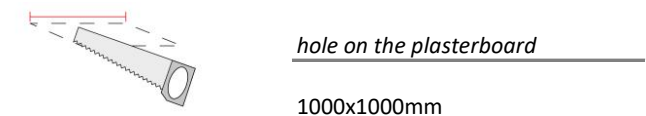

Technical Data Sheet

Last data update

3/15/2016

9010
novantadieci®

Req. space behind the plasterboard

50mm

hole on the plasterboard

1000x1000mm

External measures

990x990mm

Measures of the light output

Ø600mm

Height without electrical part

30mm

Protrusion

250mm

Type	SCATOLA AMERICANA AVANA
Measures AxBxH	1210x1210x460mm
Gross Weight [Kg]	42,306
Master carton	NO
Quantity of articles	
Measures AxBxH	

Technical Data Sheet

8935C-4015

Fotometric Data

<i>Electrical part</i>	4015
<i>Power</i>	88W
<i>Light Output</i>	11000lm
<i>Colour Temperature</i>	4000°K
<i>CRI</i>	85
<i>Lamp Light Output</i>	70%
<i>Light Output of the lamp</i>	7700lm
<i>Beam Angle</i>	106°
<i>Beam Inclination</i>	0°