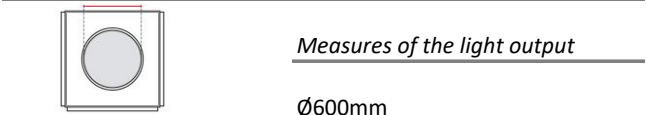

Technical Data Sheet

Last data update

3/15/2016

9010
novantadieci®

Req. space behind the plasterboard

50mm

hole on the plasterboard

1000x1000mm

External measures

990x990mm

Measures of the light output

Ø600mm

Height without electrical part

30mm

Protrusion

250mm

Type	SCATOLA AMERICANA AVANA
Measures AxBxH	1210x1210x460mm
Gross Weight [Kg]	42,306
Master carton	NO
Quantity of articles	
Measures AxBxH	

Technical Data Sheet

8935C-4015

Fotometric Data

<i>Electrical part</i>	4015
<i>Power</i>	88W
<i>Light Output</i>	11000lm
<i>Colour Temperature</i>	4000°K
<i>CRI</i>	85
<i>Lamp Light Output</i>	70%
<i>Light Output of the lamp</i>	7700lm
<i>Beam Angle</i>	106°
<i>Beam Inclination</i>	0°