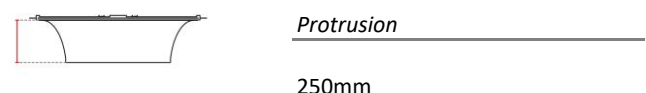

External measures

990x990mm

Measures of the light output

Ø600mm

Height without electrical part

30mm

Protrusion

250mm

Type	SCATOLA AMERICANA AVANA
Measures AxBxH	1210x1210x460mm
Gross Weight [Kg]	42,306
Master carton	NO
Quantity of articles	
Measures AxBxH	

Technical Data Sheet

8935C-4015

Fotometric Data

<i>Electrical part</i>	4015
<i>Power</i>	88W
<i>Light Output</i>	11000lm
<i>Colour Temperature</i>	4000°K
<i>CRI</i>	85
<i>Lamp Light Output</i>	70%
<i>Light Output of the lamp</i>	7700lm
<i>Beam Angle</i>	106°
<i>Beam Inclination</i>	0°