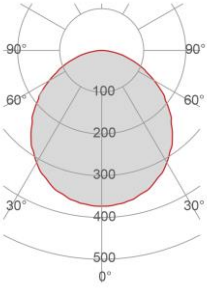

External measures

990x990mm

Measures of the light output

Ø600mm

Height without electrical part

30mm

Protrusion

250mm

General Data

Protection Index	IP20-IP44
Isolation Class	III
Weight [Kg]	28,5
Country of production	MADE IN ITALY
Mounting instruction	025.504_9010_REV03

Installation

Multisize system	NO
Position	Ceiling

Packaging

Type	SCATOLA AMERICANA AVANA
Measures AxBxH	1210x1210x460mm
Gross Weight [Kg]	42,306
Master carton	NO
Quantity of articles	
Measures AxBxH	

Technical Data Sheet

8935C-4015

Fotometric Data

<i>Electrical part</i>	4015
<i>Power</i>	88W
<i>Light Output</i>	11000lm
<i>Colour Temperature</i>	4000°K
<i>CRI</i>	85
<i>Lamp Light Output</i>	70%
<i>Light Output of the lamp</i>	7700lm
<i>Beam Angle</i>	106°
<i>Beam Inclination</i>	0°