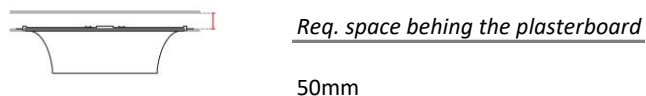

Technical Data Sheet

Last data update

3/15/2016

9010
novantadieci®

Req. space behind the plasterboard

50mm