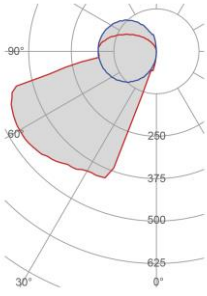

External measures

195x135mm

Measures of the light output

105x40mm

Height without electrical part

40mm

Height including the electrical part

40mm

General Data

Protection Index	IP20
Isolation Class	III
Weight [Kg]	0,95
Country of production	MADE IN ITALY
Mounting instruction	025.553_9010_REV02

Installation

Multisize system	SI
Position	Wall/Ceiling lighting

Packaging

Type	White american Box
Measures AxBxH	260x150x110mm
Gross Weight [Kg]	1,0379
Master carton	NO
Quantity of articles	
Measures AxBxH	

Technical Data Sheet

4155B-4004

Fotometric Data

<i>Electrical part</i>	4004_2,2
<i>Power</i>	2.2W
<i>Light Output</i>	213lm
<i>Colour Temperature</i>	4000°K
<i>CRI</i>	85
<i>Lamp Light Output</i>	83%
<i>Light Output of the lamp</i>	176,79lm
<i>Beam Angle</i>	63°
<i>Beam Inclination</i>	50°

<i>Code</i>	026.258
<i>Measures</i>	130x42x23mm
<i>Power</i>	12W
<i>Input</i>	220-240V~W
<i>Output</i>	24Vdc

<i>Code</i>	026.259
<i>Measures</i>	167x45x30mm
<i>Power</i>	36W
<i>Input</i>	220-240V~W
<i>Output</i>	24Vdc