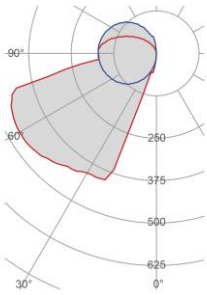

External measures

195x135mm

Measures of the light output

105x40mm

Height without electrical part

40mm

Height including the electrical part

40mm

General Data

Protection Index	IP20
Isolation Class	III
Weight [Kg]	0,95
Country of production	MADE IN ITALY
Mounting instruction	025.553_9010_REV02

Installation

Multisize system	SI
Position	Wall/Ceiling lighting

Packaging

Type	White american Box
Measures AxBxH	260x150x110mm
Gross Weight [Kg]	1,0379
Master carton	NO
Quantity of articles	
Measures AxBxH	

Technical Data Sheet

4155B-3004

Fotometric Data

<i>Electrical part</i>	3004_2,2
<i>Power</i>	2.2W
<i>Light Output</i>	200lm
<i>Colour Temperature</i>	3000°K
<i>CRI</i>	85
<i>Lamp Light Output</i>	83%
<i>Light Output of the lamp</i>	166lm
<i>Beam Angle</i>	63°
<i>Beam Inclination</i>	50°

<i>Code</i>	026.258
<i>Measures</i>	130x42x23mm
<i>Power</i>	12W
<i>Input</i>	220-240V~W
<i>Output</i>	24Vdc

<i>Code</i>	026.259
<i>Measures</i>	167x45x30mm
<i>Power</i>	36W
<i>Input</i>	220-240V~W
<i>Output</i>	24Vdc