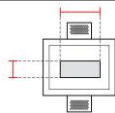

Technical Data Sheet

Last data update

7/16/2016

9010
novantadieci®

Req. space behind the plasterboard

50mm

hole on the plasterboard

200x140mm

External measures

195x135mm

Measures of the light output

105x40mm

Height without electrical part

40mm

Height including the electrical part

40mm

Packaging

Type	White american Box
Measures AxBxH	260x150x110mm
Gross Weight [Kg]	1,0379
Master carton	NO
Quantity of articles	
Measures AxBxH	

Technical Data Sheet

4155B-3004

Fotometric Data

<i>Electrical part</i>	3004_2,2
<i>Power</i>	2.2W
<i>Light Output</i>	200lm
<i>Colour Temperature</i>	3000°K
<i>CRI</i>	85
<i>Lamp Light Output</i>	83%
<i>Light Output of the lamp</i>	166lm
<i>Beam Angle</i>	63°
<i>Beam Inclination</i>	50°