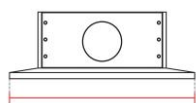

Technical Data Sheet

Last data update

7/16/2016

9010
novantadieci®

Base

335mm

Height

165mm

Depth

120mm

Notes on measures

General notes

ARTICOLO DA ESTERNO

1090-3012

Wall lamp / CONCRETE

Surface finish : Outdoor Black Beton