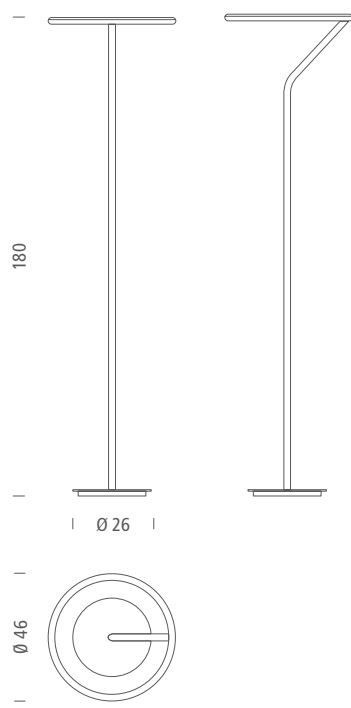

#### PENDANT LED

source	LED board
emission	down, diffused
max power	30W
CCT	3000K
lighting output	2500lm
typ cri	83
switching	dimmable, push
tension	110/240V
energy class	A+
note	red cable on request, cable length max 2,5m
<b>FINISHING</b>	code            structure
white	GIÒ LWW 52    ○