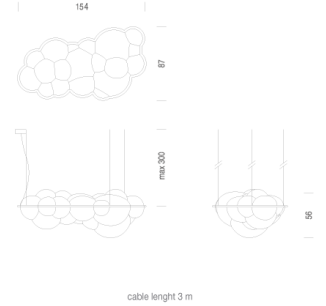

NEMO

NUVOLA Pendant

Mario Bellini

Pendant, ceiling/wall lamps in natural opal polyethylene, in rotational printing. Full lighting for a widespread and comfortable output. The pendant version is fastened to the ceiling with three suspension cables, adjustable with an outline included in the package. White canopy freely adjustable on the ceiling. The ceiling/wall version is composed by one of the two blocs (deep or flat, to choose). Dimmable. For the pendant version, DALI driver on request.

NEMO

NUVOLA Pendant

Mario Bellini

FLUO

Lamping

| | |
|-------------|---------------------------|
| Source | G5 T5 (FH-HO) |
| Total power | 3x54W |
| Emission | diffused |
| Switching | dimnable, Dali on request |
| Tension | 230V |
| Ip class | A |
| Materials | polyethylene |

Codes

NUV PWW 51

Structure

Diffuseur

Package

| | |
|---------------|-----------|
| LxPxH (base) | 93x150x65 |
| Weight (base) | 19 |