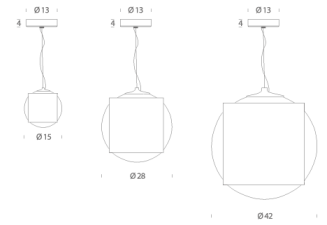

NEMO

Macondo pendant

Gregorio Spini

Small

Lamping

Source	E27 FLUO/LED/HALO
Total power	40W
Emission	Diffused
Switching	dimnable, according to the bulb
Tension	230V

cabie lenght 2.5 m

Codes

MAC EHW 51

Structure

Diffuseur