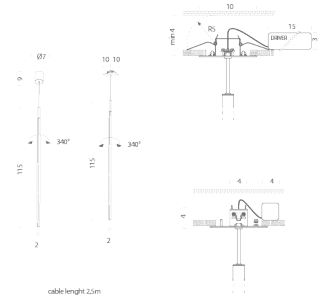

NEMO

Linescapes pendant vertical

NEMO STUDIO

LED RECESSED

Lamping

Source	LINEAR LED
Total power	24W
Emission	Side emission, diffused
Switching	dimmable 1-10V, resistance, PWM
Tension	110/240V
Color temperature	2987K
Luminous flux	2400lm
Typ cri	80
Energy class	A+
Ip class	44
Dimensions	115x2x2
Materials	Aluminium
Typ cri	80

Codes

LIN LWW 51

Structure

Diffuseur

Package

LxPxH (base)	53x53x35
Weight (base)	3,5

NEMO

Linescapes pendant vertical

NEMO STUDIO

LED

Lamping

Source	LINEAR LED
Total power	12W
Emission	Side emission, diffused
Tension	110/240V
Color temperature	2987K
Luminous flux	1200lm
Typ cri	80
Energy class	A+
Dimensions	115x2x2
Materials	Aluminium
Typ cri	80

Codes

LIN LWW 55

Structure

white/white

Diffuseur

Package

LxPxH (base) 53x53x35

Weight (base) 3,5