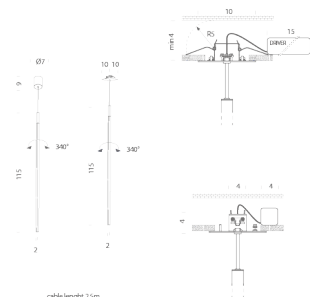

NEMO

Linescapes pendant vertical

NEMO STUDIO

LED RECESSED

Lamping

Source	LINEAR LED
Total power	24W
Emission	Side emission, diffused
Switching	dimmable 1-10V, resistance, PWM
Tension	110/240V
Color temperature	2987K
Luminous flux	2400lm
Typ cri	80
Energy class	A+
Ip class	44
Dimensions	115x2x2
Materials	Aluminium
Typ cri	80

Codes

LIN LWW 51

Structure

Diffuseur

Package

LxPxH (base)	53x53x35
Weight (base)	3,5

NEMO

Linescapes pendant vertical

NEMO STUDIO

LED

Lamping

Source	LINEAR LED
Total power	12W
Emission	Side emission, diffused
Tension	110/240V
Color temperature	2987K
Luminous flux	1200lm
Typ cri	80
Energy class	A+
Dimensions	115x2x2
Materials	Aluminium
Typ cri	80

Codes

LIN LWW 55

Structure

white/white

Diffuseur

Package

LxPxH (base) 53x53x35

Weight (base) 3,5