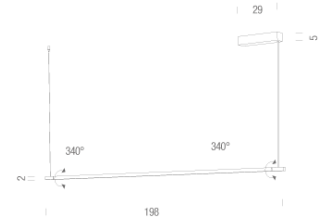

NEMO

Linescapes pendant horizontal

NEMO STUDIO

UPLIGHT/DOWNLIGHT

Lamping

Source	LINEAR LED
Total power	42W
Emission	Diffused up or down
Switching	dimmable 1-10V, resistance, PWM
Tension	110/240V
Color temperature	2987K
Luminous flux	4080lm
Typ cri	80
Energy class	A+
Ip class	44
Dimensions	198x2x2
Materials	Aluminium
Typ cri	80

Codes

LIN LWW 54

Structure

Diffuseur

Package

LxPxH (base)	53x53x35
Weight (base)	3,5