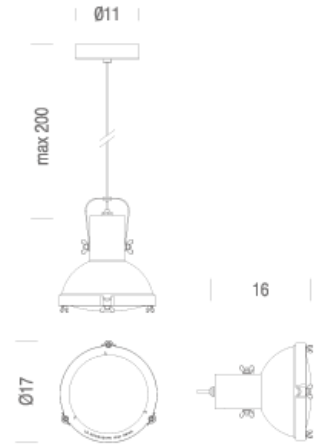

NEMO

PROJECTEUR 165 PENDANT

Le Corbusier

Mini adjustable version of the Projecteur 365. Available in the clamp, wall and pendant versions. Aluminium body painted in night blue, white sand or moka. Diffuser glass curved and sandblasted in the inner part. Clamp and canopies painted in matt black, screws and small metal parts black chromed. Diffused and adjustable light output. E27 socket allows the use of fluorescent, LED and halogen sources.

NEMO

PROJECTEUR 165 PENDANT

Le Corbusier

E27 FLUO/LED/HALO

Lamping

Source	E27 FB-23 bulb
Total power	23W
Emission	direct, spot
Switching	dimnable, according to the bulb
Tension	230V
Ip class	A
Materials	aluminium

Codes

PRP FMW 51
PRP FDW 51
PRP FWS 51

Structure

withe sand

Diffuseur

Package

LxPxH (base)	26x26x26
Weight (base)	1,2