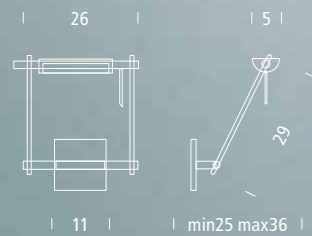

## FLOOR HALO

source	R7s (114mm)
emission	orientable 140°
max power	250W
CCT	-
lighting output	-
typ cri	-
switching	dimnable
tension	230V
energy class	-
note	silver diffuser

FINISHING	code	structure	arms
black	LOG KNN 25	●	●
grey	LOG KDD 22	●	●
grey/polished	LOG KDH 25	●	●

	WALL/CEILING LED			WALL/CEILING HALO		
source	LED board			R7s (114mm)		
emission	orientable 140°			orientable 140°		
max power	17W			250W		
CCT	2700K			-		
lighting output	1900lm			-		
typ cri	83			-		
switching	-			dimmable		
tension	230V			230V		
energy class	A+			-		
note	black diffuser			silver diffuser		
<b>FINISHING</b>	code	structure	arms	code	structure	arms
<b>WALL</b>						
black	LOG LNN 31	●	●	LOG KNN 31	●	●
grey	-	-	-	LOG KDD 32	●	●
grey/polished	-	-	-	LOG KDH 31	●	●
<b>CEILING 63CM</b>						
black	LOG LNN 42	●	●	LOG KNC 41	●	●
grey	-	-	-	LOG KDC 41	●	●
grey/polished	-	-	-	LOG KDH 41	●	●
<b>CEILING 93CM</b>						
black	LOG LNN 41	●	●	LOG KNL 41	●	●
grey	-	-	-	LOG KDL 42	●	●