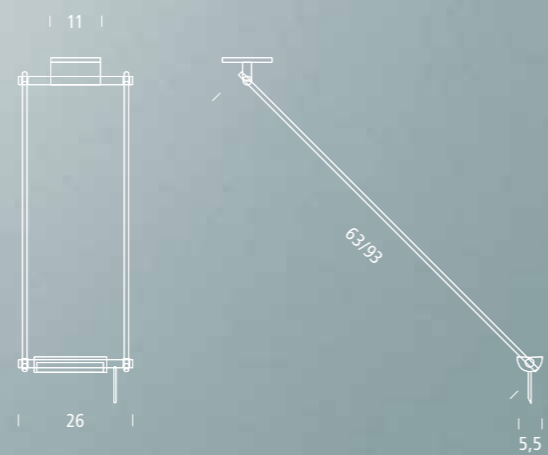

## FLOOR HALO

source	R7s (114mm)
emission	orientable 140°
max power	250W
CCT	-
lighting output	-
typ cri	-
switching	dimnable
tension	230V
energy class	-
note	silver diffuser

FINISHING	code	structure	arms
black	LOG KNN 25	●	●
grey	LOG KDD 22	●	●
grey/polished	LOG KDH 25	●	●

	WALL/CEILING LED			WALL/CEILING HALO		
source	LED board			R7s (114mm)		
emission	orientable 140°			orientable 140°		
max power	17W			250W		
CCT	2700K			-		
lighting output	1900lm			-		
typ cri	83			-		
switching	-			dimmable		
tension	230V			230V		
energy class	A+			-		
note	black diffuser			silver diffuser		
<b>FINISHING</b>	code	structure	arms	code	structure	arms
<b>WALL</b>						
black	LOG LNN 31	●	●	LOG KNN 31	●	●
grey	-	-	-	LOG KDD 32	●	●
grey/polished	-	-	-	LOG KDH 31	●	●
<b>CEILING 63CM</b>						
black	LOG LNN 42	●	●	LOG KNC 41	●	●
grey	-	-	-	LOG KDC 41	●	●
grey/polished	-	-	-	LOG KDH 41	●	●
<b>CEILING 93CM</b>						
black	LOG LNN 41	●	●	LOG KNL 41	●	●
grey	-	-	-	LOG KDL 42	●	●