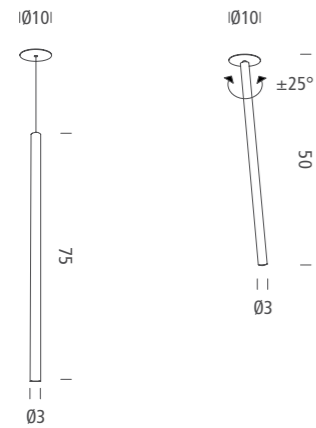

CANNA NUDA METALLO

Piero Castiglioni, Roberto Menghi

Canna Nuda Metallo è una lampada a sospensione e da soffitto. Nella versione soffitto è direzionabile. Finitura cromata o bianca.

Canna Nuda Metallo is a suspension and ceiling lamp. Ceiling lamp adjustable. Chromed or white finishing.

Suspension et plafonnier. Orientable dans la version plafonnier. Finition chromée ou blanche.

Pendel- und Deckenleuchte. Die Deckenversion ist orientierbar. Ausführung: verchromt oder weiß.

CEILING LED

source	Power LED
emission	direct downlight, 25° orientable
max power	6,2W
CCT	3000K
lighting output	920lm
typ cri	83
tension	110/240V
energy class	A+
note	semi recessed lamp, recessed hole: Ø8x4cm

FINISHING	code	structure
L50cm / chrome	CAM LHH 71	●
L50cm / white	CAM LWW 71	○

PENDANT LED

source	Power LED
emission	direct downlight
max power	6,2W
CCT	3000K
lighting output	920lm
typ cri	83
tension	110/240V
energy class	A+
note	semi recessed lamp, recessed hole: Ø8x4cm cable length: 2,5m

FINISHING	code	structure
L75cm / chrome	CAM LHH 52	●
L75cm / white	CAM LWW 52	○

ACCESSORIES

CANOPY

FINISHING	code	structure
chrome	COM KHH 41	●