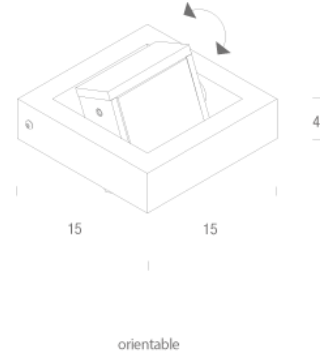

NEMO

Ford

Gabi Peretto

Double emission wall fixture, brass structure, chromed or textured white paint finishing. The reflector rotates by 360° .

NEMO

Ford

Gabi Peretto

R7S HALO

Lamping

Source	R7S (75mm)
Total power	150W
Emission	Up + Downlight Orientable
Switching	dimmable TRIAC
Tension	230V
Ip class	A, F, Q
Dimensions	150x150x40
Materials	Brass - Aluminium

Codes

FOR HHS 31
FOR HWL 31

Structure

chrome/satin
white/polished

Diffuseur

Package

LxPxH (base) 30x30x12
Weight (base) 2,8
