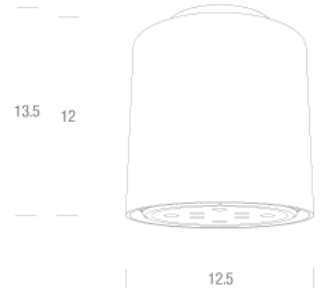

NEMO

Cilindro

MARCO POLLICE

Cilindro is a ceiling fixture for downlight, punctual lighting emission. The QR111 bulb, LED or halogen, is adjustable by 30°. Body in extruded aluminum, matt white powder coated. Built-in transformer.

NEMO

Cilindro

MARCO POLLICE

G53 HALO

Lamping

| | |
|-------------|------------------|
| Source | G53, QR111 |
| Total power | 60W |
| Emission | direct downlight |
| Switching | dimmable TRIAC |
| Tension | 230V/12V AC |
| Dimensions | ~125x135 |
| Materials | Aluminium |

Codes

CIS HWW 41

Structure

Diffuseur

Package

| | |
|---------------|----------|
| LxPxH (base) | 16x18x15 |
| Weight (base) | 1,1 |