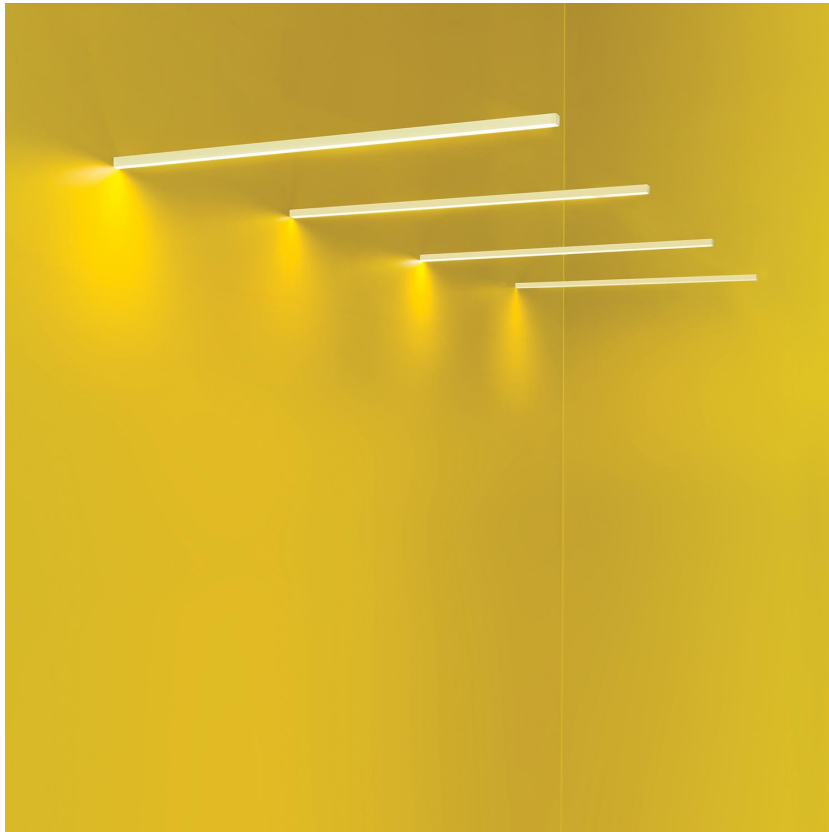

NEMO

Linescapes cantilevered

NEMO STUDIO

Family of floor, ceiling and wall elements, efficient with an highly versatile linear luminous output. Body in aluminium extruded and opal white polycarbonate diffuser, junctions and fixing components in die-casted aluminum and steel. Horizontal cantilever wall version supplied with kit for connection with remote driver. White finishing with elements painted in grey.

NEMO

Linescapes cantilevered

NEMO STUDIO

LED

Lamping

Source	LINEAR LED
Total power	12W
Emission	Diffused, Up or Down
Tension	110-240V/24V DC
Color temperature	2987K
Luminous flux	1200lm
Typ cri	80
Energy class	A+
Ip class	44
Dimensions	105x2x2
Materials	Aluminium
Typ cri	80