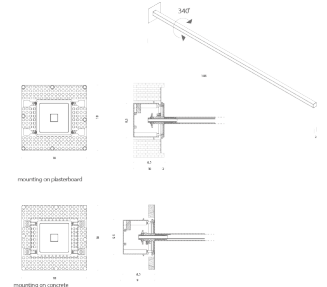

NEMO

Linescapes cantilevered

NEMO STUDIO

LED

Lamping

Source	LINEAR LED
Total power	12W
Emission	Diffused, Up or Down
Tension	110-240V/24V DC
Color temperature	2987K
Luminous flux	1200lm
Typ cri	80
Energy class	A+
Ip class	44
Dimensions	105x2x2
Materials	Aluminium
Typ cri	80

Codes

LIN LWW 34

Structure

Diffuseur

Package

LxPxH (base)	53x53x35
Weight (base)	3,5