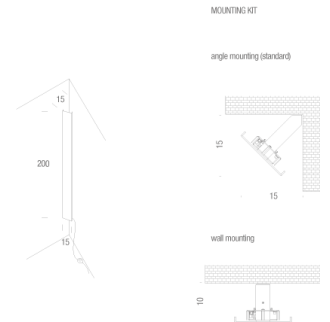

NEMO

Angolo

Gabi Peretto

Linear LED

Lamping

Source	LINEAR LED
Total power	40W
Emission	Indirect
Switching	Dimmable DALI / push
Tension	220/240V
Color temperature	3000K
Luminous flux	5250lm
Typ cri	80
Energy class	A+
Ip class	A
Dimensions	150X150X2000
Materials	Aluminium
Typ cri	80

Codes

ANG LWW 33

Structure

Diffuseur